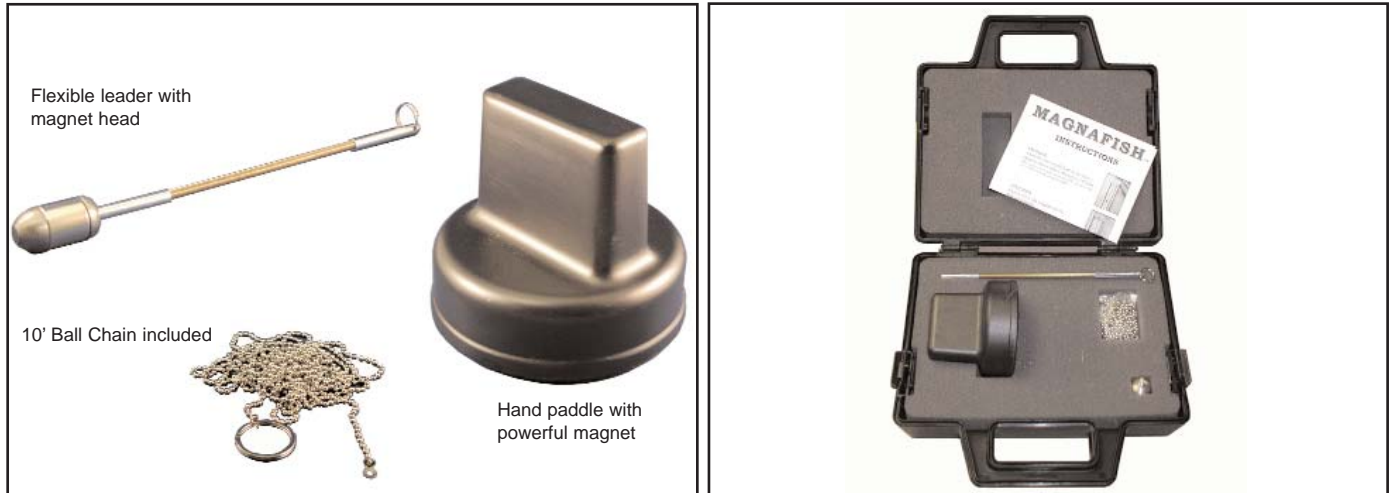

# MAGNAFISH™

In wall wire pulling and retrieval system

## Wire Pulling Made Easy

Quick and simple wire pulling through existing walls using a magnetic paddle on the outside and a magnetic leader in the inside.

Works GREAT in insulation!!

1. Capture

2. Drive

3. Extract