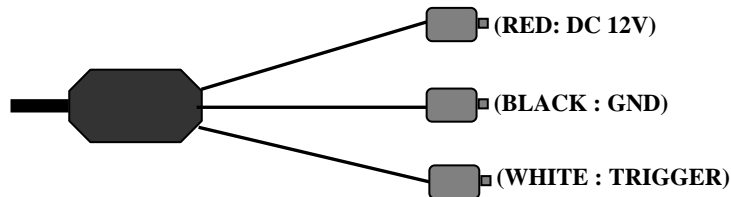

SENSOR CABLE CONFIGURATION

SPECIFICATIONS

ITEM	PVS-CAMB
Image Sensor	Varifocal Lens (3.5mm ~ 8mm)
Effective Pixels	512H × 492V (270K pixels)
Scanning System	525 Lines 2:1 Interlace
Scanning Frequency	15.734KHz(H), 59.94Hz(V)
Resolution	420TV – Lines
Shutter Speed	1/60 ~ 1/100,000 sec
S/N Ratio	More than 50dB (AGC off)
Sync. System	Internal
Min. Illumination	0.02LUX (F1.2)
Video Output	VBS 1.0 Vp-p (75 ohm load)
Lens	C/CS MOUNT
Power Supply	DC 9.5V ~ 16V
Power Consumption	90mA (DC12V)
Operating Temp.	-10°C ~ +50°C
Operating Humidity	90% RH max.
Weight	Approx. 250g
Accessory	60ft cable , stand, wrench Option : PIR sensor

Always use discretion when installing video and or audio surveillance equipment especially when there is perceived privacy or an expectation of privacy. Inquire regarding federal, state and or local regulations applicable to the lawful installation of video and or audio recording or surveillance. Party consent may be required.